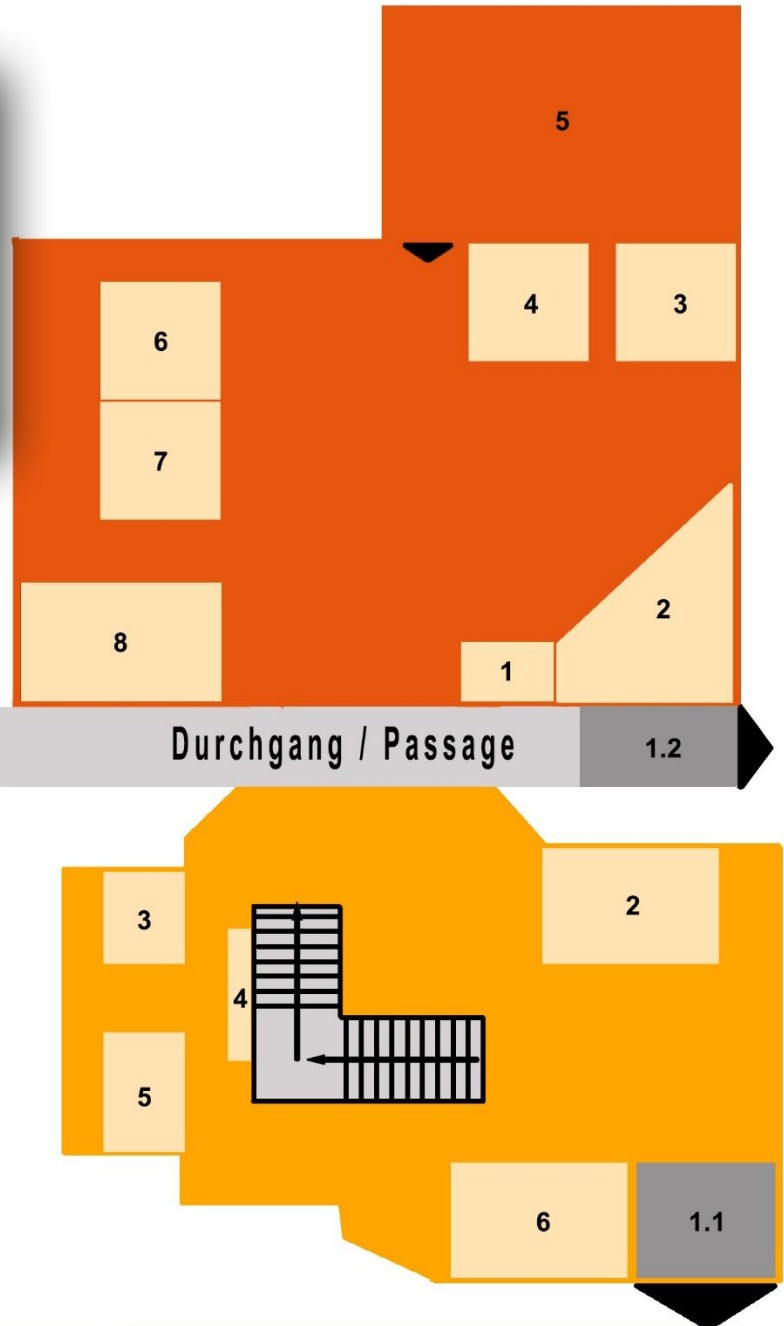

Foyer ground floor

- 1.1 Eingang / Entrance
- 1.2 Eingang nur mit VVK-Tickets; geöffnet samstags von 11 - 14 Uhr / Entrance only with presale tickets; open Saturdays 11 a.m. - 2 p.m.
2. Westwood Whisky / Birkenhof Bennerei
3. Château Garreau Labastide d'Armagnac
4. Wein & Whiskyshop Maintal
5. Colezionaremania di Tugui Ilie
6. Sierra Madre GmbH