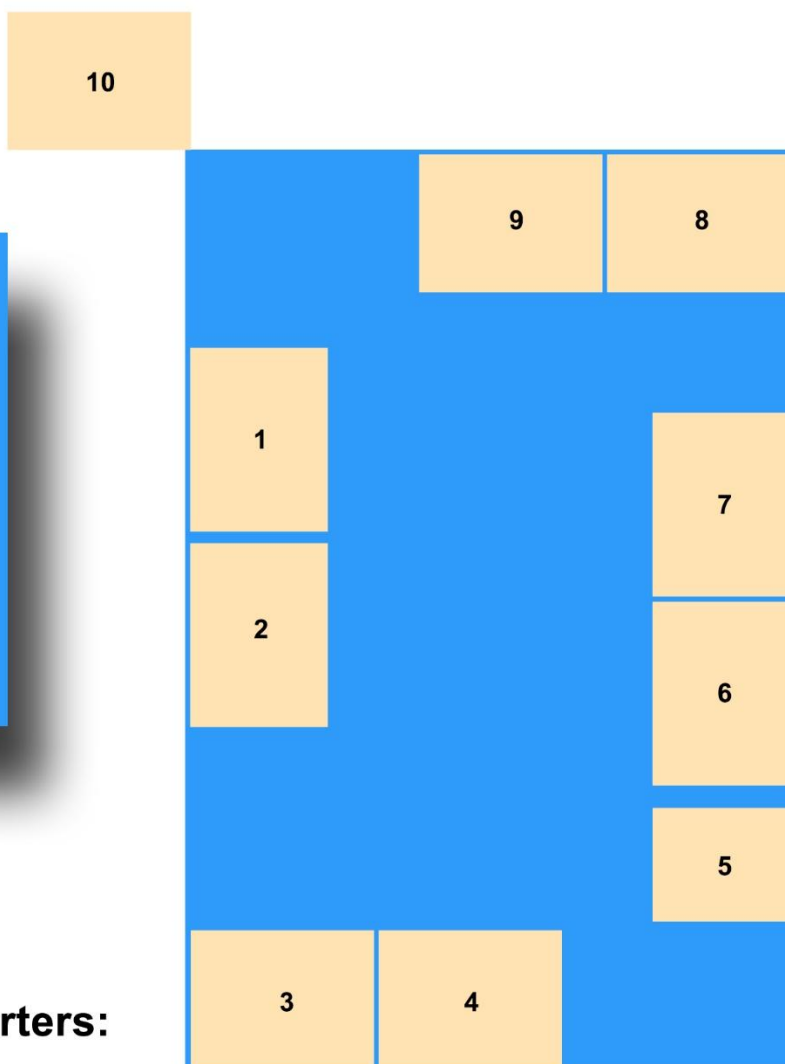

Lageplan / Site plan - The Whisky Fair Limburg 2025

2. Obergeschoss / 2nd Floor

1. **Blauer Saal / Blue Hall**
1. Brühler Whiskyhaus / Michel Couvreur / A Dream of Scotland
  2. Spahns Scotch Warehouse
  3. Gastrobereich Georgs
  4. Chocolatier Andreas K. Vogel
  5. Liquid Treasures / Whiskybroker
  6. Rudder Ltd. Japan
  7. Perola GmbH - Fine Spirits
  8. EMILL / Scheibel Whisky Mühle
  9. Irish Whiskeys
  10. Whisky Arts