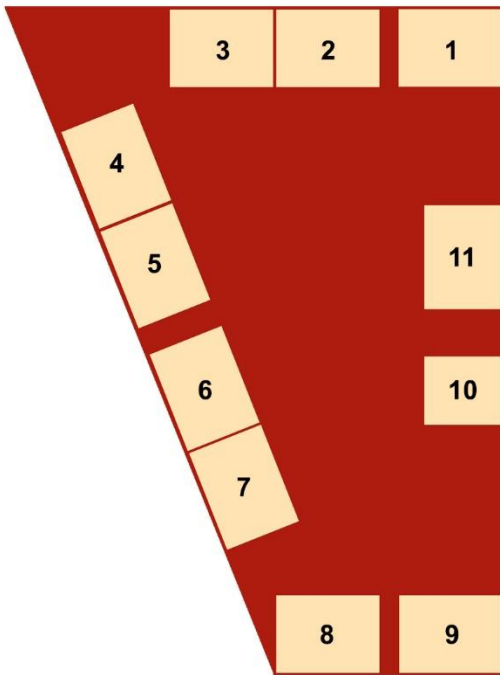

Lageplan / Site plan - The Whisky Fair Limburg 2025

Erdgeschoss / Ground floor

Clubebene / Club level

1. Alfred Prenzlows Writers` Tears
2. Kirsch - The House of Whiskies
3. The Whisky Warehouse No. 8
4. Kirsch - The House of Whiskies
5. Tastingraum I
6. Cask & Bottles
7. The Whisky Cask / Whisky`n`More
8. Scotland and Malts

Roter Saal / Red Hall

1. Grape of the Art / Armagnac.de / Distilled Grapes e.K.
2. Catawiki
3. Whisky for Life
4. Pinkernells Whisky Market / White Peak / Myken / Maximilian Gin
5. & 6. St. Kilian Distillers
7. Whiskyburg Wittlich
8. WhiskyDudes
9. RhumAuction.Com / CognacAuction.Com
10. Whisky Corner Kiew / Whisky UA
11. Hogshead Imports / Spheric Spirits GmbH